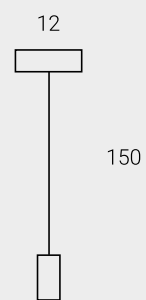

COD. Lamp.
700167.00A

11W 1500LM
CRI80 2700K

COD.
810062.00A

Pendel disco bianco 40cm.
Pendel white disk 40cm.
G125 TRA

COD. Lamp.
700122.00A

11W 1500LM
CRI80 2700K

COD.
810063.00A

Pendel disco bianco 40cm.
Pendel white disk 40cm.
ELLISSOIDALE