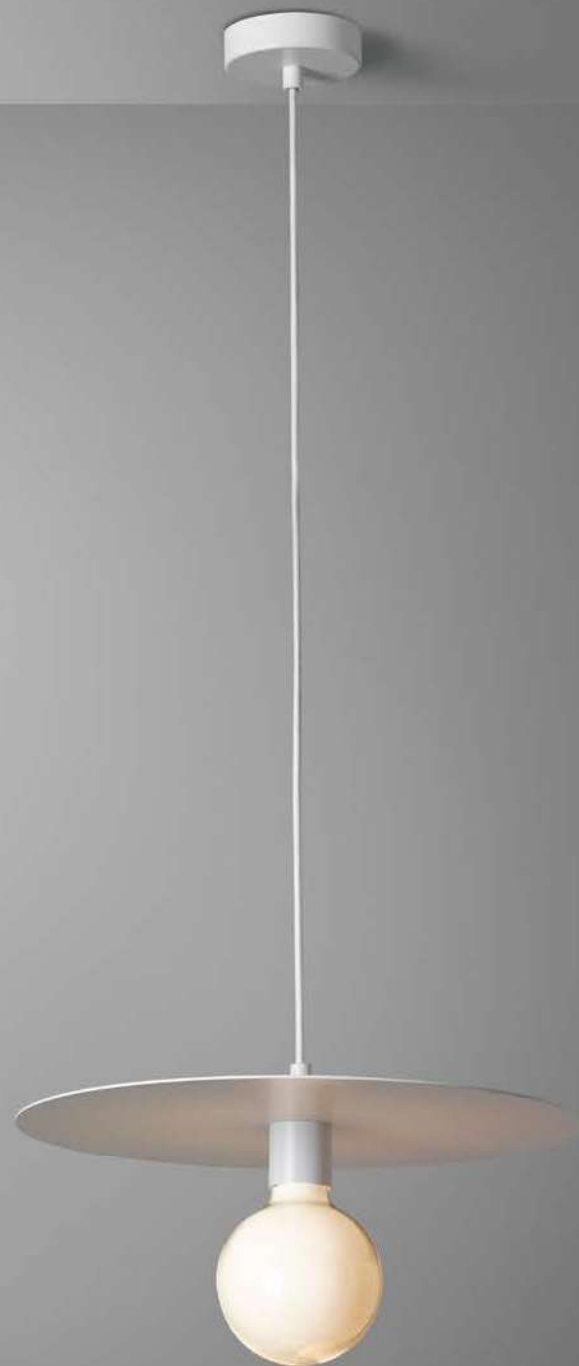

COD.
810060.00A

Pendel disco rame 40cm.
Pendel copper disk 40cm.
G155 TRA

COD. Lamp.
700239.00L

1X7W 600LM
CRI90 2200K DIM

COD.
810058.00A

Pendel disco rame 40cm.
Pendel copper disk 40cm.
G125 CUP RAME-COPPER

COD. Lamp.
700175.00A

7,5W 806LM
CRI80 2700K DIM

COD.
810059.00A

Pendel disco rame 40cm.
Pendel copper disk 40cm.
G125 TRA

COD. Lamp.
700122.00A

11W 1500LM
CRI80 2700K

COD.
810061.00A

Pendel disco bianco 40cm.
Pendel white disk 40cm.
G125 MILK