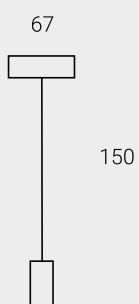

COD.
810071.00A

Kit rosone rettangolare bianco
Kit rosette rectangular white
G125 2200K

COD. Lamp.
700120.0DA

7X7,5W 5600LM
CRI80 2200K DIM