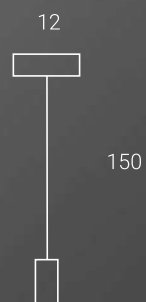

COD.
810061.00A

Pendel disco bianco 40cm.
Pendel white disk 40cm.
G125 MILK

COD. Lamp.
700167.00A

11W 1500LM
CRI80 2700K