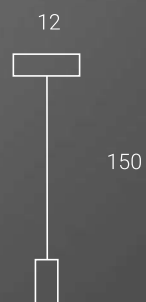

COD.
810066.00A

Kit grappolo 5 cadute bianco
Kit cluster 5x white
G125 MILK

COD. Lamp.
700166.00A

5X7,5W 4030LM
CRI80 2700K DIM