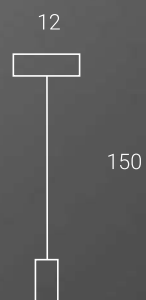

COD.
810065.00A

Kit pendel 2 cadute bianco/cromo
Kit pendel 2x white/crome
BELLALUCE

COD. Lamp.
700354.00L
700355.00L

2X10W 2000LM
CRI90 2700K DIM