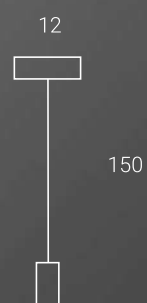

COD.
810060.00A

Pendel disco rame 40cm.
Pendel copper disk 40cm.
G155 TRA

COD. Lamp.
700239.00L

1X7W 600LM
CRI90 2200K DIM

COD.
810058.00A

Pendel disco rame 40cm.
Pendel copper disk 40cm.
G125 CUP RAME-COPPER