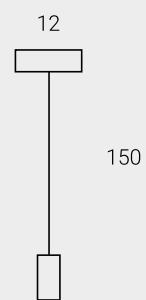

COD.
810059.00A

Pendel disco rame 40cm.
Pendel copper disk 40cm.
G125 TRA

COD. Lamp.
700122.00A

11W 1500LM
CRI80 2700K