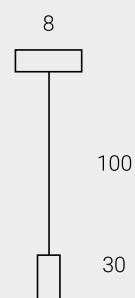

COD.
810028.00A

Pendel Tubosa nero
Tubosa pendel black
LUCE A165 MILK

COD. Lamp.
700314.00L

12W 1500LM
CRI80 2700K DIM